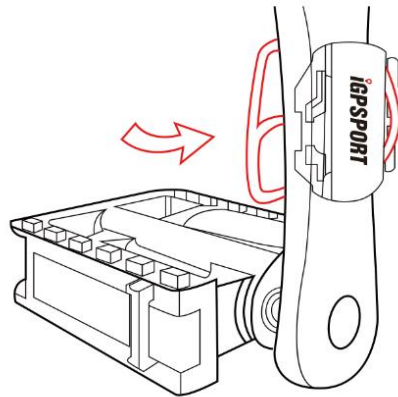

Note :

Please put the positive pole of the battery towards the bottom and touch the spring strip tightly.

3. INSTALLATION

Note:

1. C61 should be installed on the crank arm of no-drive side.
2. Rotate the crank to make sure there is no gap between Cadence Sensor and crank. No touch between the Cadence Sensor with your shoes or other part of the bicycle.

3. Start a 15 minutes' riding to test and ensure Cadence Sensor hooked tightly with crank and no harm will caused.

4. PRODUCT MAINTENANCE

As a high tech electronic product, proper maintenance will lengthen the working life.