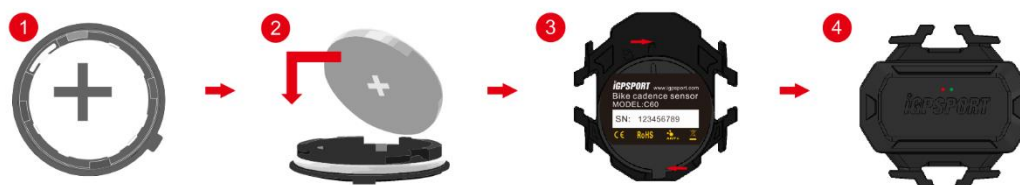

USER MANUAL

C61 Cadence Sensor

www.igpsport.com

WUHAN QIWU TECHNOLOGY CO., LTD

1. STANDARD PACKAGE INCLUDES

C61 x1
Strap x2
CR2032 button battery x1
User manual x1

2. BATTERY

Warning: Keep C61 far away from the fire.

Battery type	CR2032 button battery
Battery life	About 260 Hours, typical usage
Working temperature range	From -10 ° to 50 °C (14 ° to 122 °F)

As shown below:

Lock the battery cover after the CR2032 button battery installed.

Note :

Please put the positive pole of the battery towards the bottom and touch the spring strip tightly.

3. INSTALLATION

Note:

1. C61 should be installed on the crank arm of no-drive side.
2. Rotate the crank to make sure there is no gap between Cadence Sensor and crank. No touch between the Cadence Sensor with your shoes or other part of the bicycle.

6. SPECIFICATIONS

Sensor device	High sensitive dual module cadence sensor
Waterproof	IPX7
Weight	9.5g (CR2032 button battery included)
Physical dimensions	37×36×10mm
Shockproof	Fall naturally within 1.5 meter
Wireless transmission	Bluetooth 4.0 & ANT+ / 2.4G
Battery	Detachable 3.0V CR2032 button battery
Working time	About 260 hours (depend on the usage)
Package include	C61×1 Strap×2 CR2032 button battery x1 User manual×1